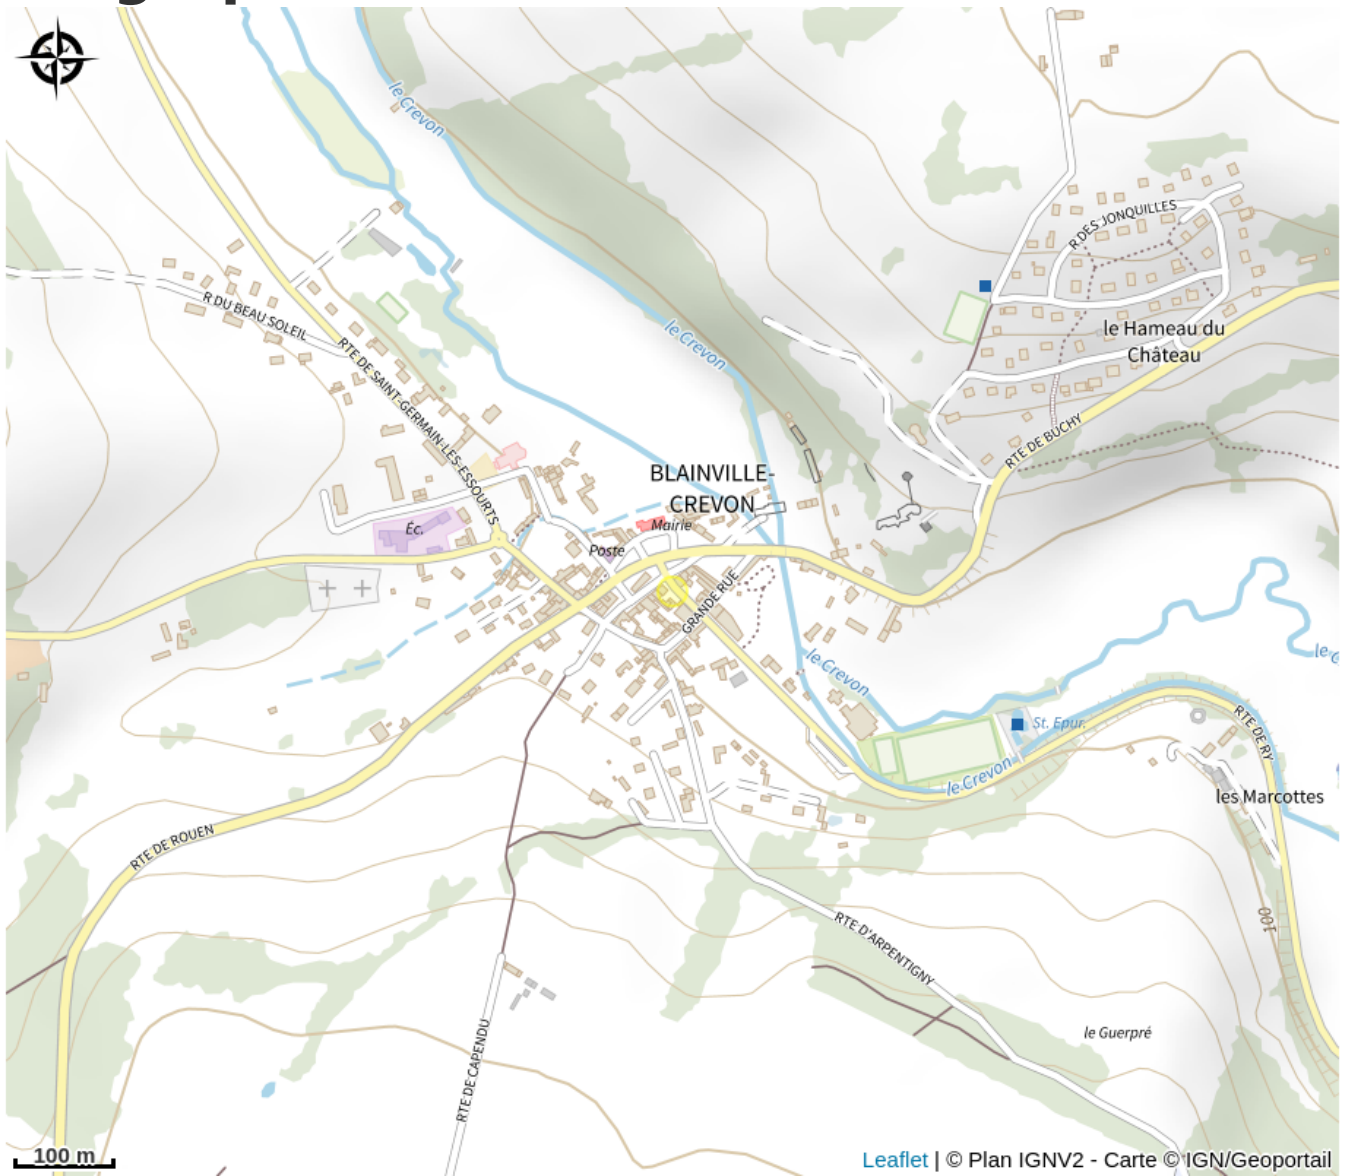

La Sirène Centre d'études et de documentation Anatole Jakovsky

Attribution : Centre Anatole Jakovsky Frere (©)

Useful information

Category : Discover

Type d'usage : Cultural heritage

Description

Collection of about 250 paintings and drawings left by Anatole Jakovsky, mostly naïve art, outsider art and folk art, important library on art and literature, and various collections of post cards, space toys, the tobacco industry, etc.

Collections given in 1999 to the town of Blainville-Crevon.

Geographical location

All useful information

Contact

Adresse :

22 route de Ry

Moulin Pican

76116 BLAINVILLE-CREVON