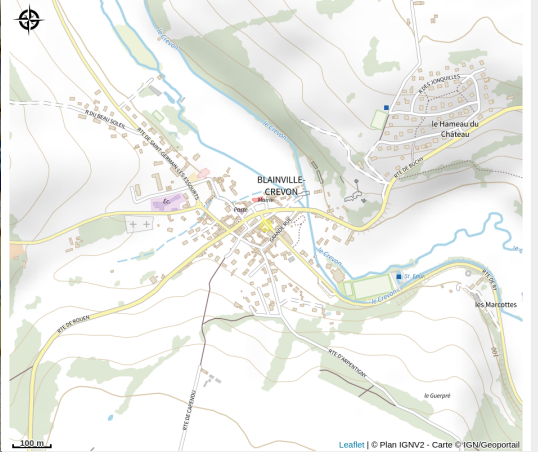

La Sirène Centre d'études et de documentation Anatole Jakovsky

Attribution : Centre Anatole Jakovsky Frere (©)

Useful information

Category : Discover

Type d'usage : Cultural heritage

Description

Collection of about 250 paintings and drawings left by Anatole Jakovsky, mostly naïve art, outsider art and folk art, important library on art and literature, and various collections of post cards, space toys, the tobacco industry, etc.

Collections given in 1999 to the town of Blainville-Crevon.

Geographical location

All useful information

Contact

Adresse :

22 route de Ry

Moulin Pican

76116 BLAINVILLE-CREVON